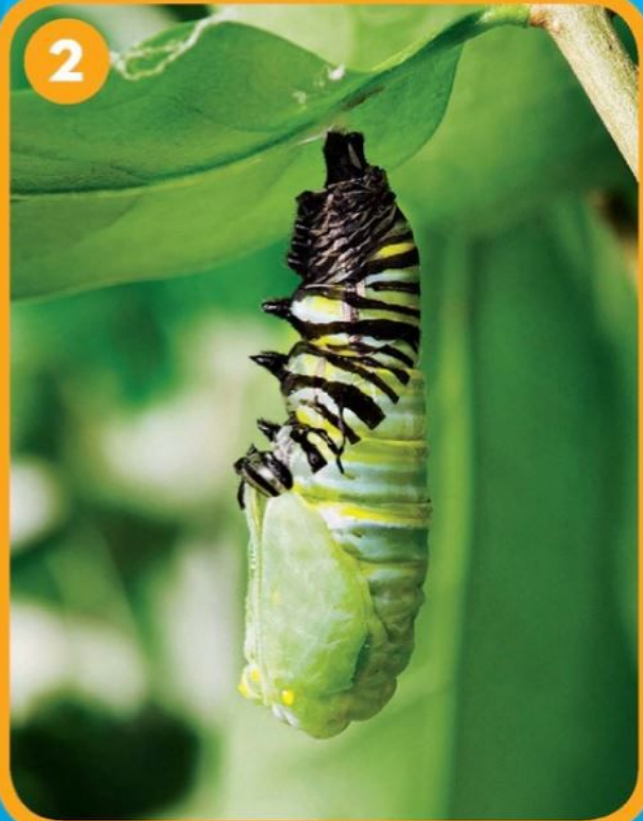

NATIONAL
GEOGRAPHIC
KIDS

LOOK & LEARN

Caterpillar to Butterfly

A pretty orange, black, and white butterfly lands on a flower.

monarch
butterfly

milkweed

Monarch butterflies lay eggs on milkweed plants.

1

milkweed

2

egg

GUESS
WHAT?

The monarch
butterfly's eggs
hatch in four
days.

3

caterpillar

The hungry little caterpillar eats the milkweed leaves. It grows bigger and bigger.

The big, striped caterpillar is finished growing.

Now it attaches itself to a twig using a pad of silk.

**GUESS
WHAT?**

As the monarch caterpillar makes its silk pad, it looks like the letter J.

The caterpillar turns into a special hard shell called a chrysalis (KRIH-seh-lis).

1

2

3

The caterpillar changes into a monarch butterfly inside the chrysalis.

**GUESS
WHAT?**

Another name
for a chrysalis
is pupa.

The new butterfly crawls out of the chrysalis.

The monarch butterfly's wings are folded and soft.